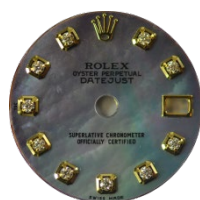

6917 RNDs  
Meteorite \$1350

6917 RNDs  
Sapphires \$400

6917 RN  
Onyx \$495

6917 RN  
\$235

6917 RNDs MOP  
"Black" \$700

6917 RNDs MOP  
"White" \$650

6917 RNDs MOP  
"Golden" \$700

6917 RNDs MOP  
"Pink" \$700

6917 RNDs MOP  
"Lavender" \$700

6917 RNDs MOP  
"White" \$650

Exchange Dials Required on All Dial Sales

1/20/22

6917 RNDs  
Emeralds \$850

6917 RNDs  
Sapphires \$750

6917 RNDs  
Rubies \$750